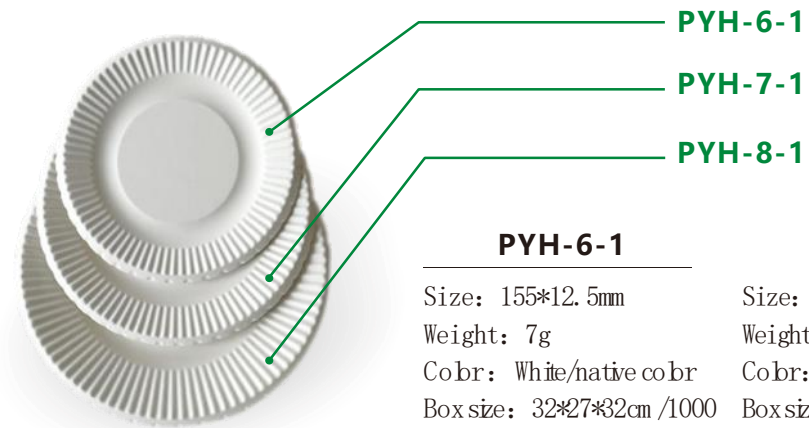

사탕수수/대나무 펄프 분해 공정

DINER PLATE SERIES

PYH-6-1	PYH-7-1	PYH-8-1
Size: 155*12.5mm	Size: 182*15mm	Size: 210*15mm
Weight: 7g	Weight: 9g	Weight: 14g
Color: White/native color	Color: White/native color	Color: White/native color
Box size: 32*27*32cm /1000	Box size: 36*29.5*36cm /1000	Box size: 32*24*46cm /1000