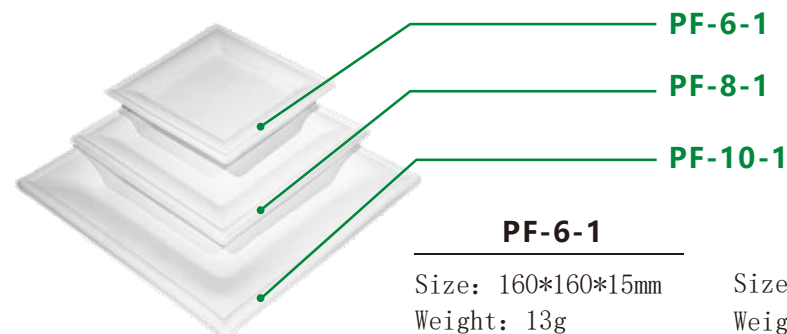

PY-6-1	PY-7-1	PY-9-1	PY-10-1
Size: 155*12.5mm	Size: 175*15.8mm	Size: 225*19.6mm	Size: 258*20.5mm
Weight: 6g	Weight: 8g	Weight: 15g	Weight: 20g
Color: White/native color	Color: White/native color	Color: White/native color	Color: White/native color
Box size: 32*27*32cm /1000	Box size: 36*29.5*36cm /1000	Box size: 32*23.5*46cm /500	Box size: 53*34*27cm /500

DINER PLATE SERIES

DINER BOWL SERIES

PF-6-1	PF-8-1	PF-10-1
Size: 160*160*15mm	Size: 200*200*15mm	Size: 260*260*15mm
Weight: 13g	Weight: 17g	Weight: 30g
Color: White/native color	Color: White/native color	Color: White/native color
Box size: 34*28*17cm /500	Box size: 56*21*21cm /500	Box size: 57*27*27cm /500