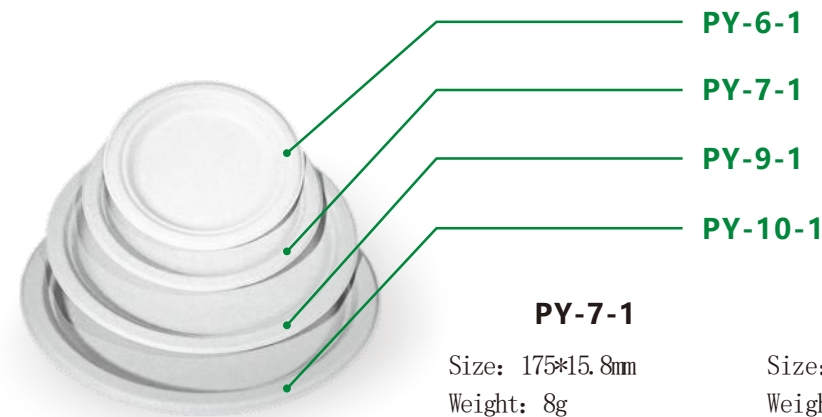

사탕수수/대나무 펄프 분해 공정

DINER PLATE SERIES

PYH-6-1	PYH-7-1	PYH-8-1
Size: 155*12.5mm	Size: 182*15mm	Size: 210*15mm
Weight: 7g	Weight: 9g	Weight: 14g
Color: White/native color	Color: White/native color	Color: White/native color
Box size: 32*27*32cm /1000	Box size: 36*29.5*36cm /1000	Box size: 32*24*46cm /1000